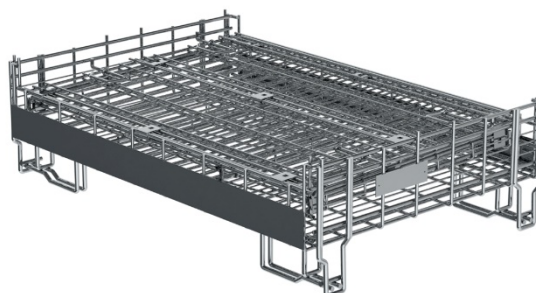

EUROCONTAINER PLUS

Containers used to store various products

Size (mm)	Ext.	Int.	Folded
L	1200	1120	1200
W	791	747	791
H	1000	866	300

- ✓ **Finish:** Zinc-plated
- ✓ **Feet:** Rackmount
- ✓ **Reinforcement plate:** Protecting pitchforks
- ✓ **Option:** Detachable Grilles
- ✓ **Maximum load :** 1000 kg
- ✓ **Stack :** 4/1