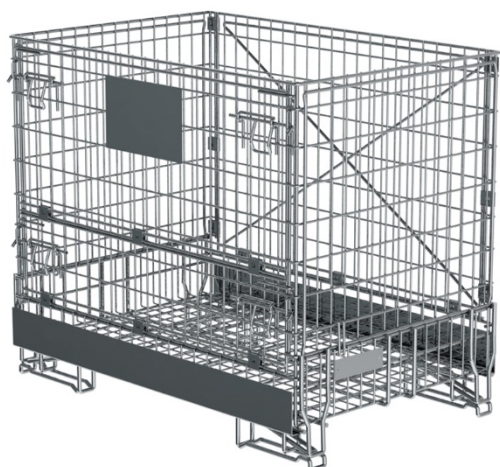

EUROCONTAINER PLUS

Containers used to store various products

Size (mm)	Ext.	Int.	Folded
L	1200	1120	1200
W	791	747	791
H	1000	866	300

- ✓ **Finish:** Zinc-plated
- ✓ **Feet:** Rackmount
- ✓ **Reinforcement plate:** Protecting pitchforks
- ✓ **Option:** Detachable Grilles
- ✓ **Maximum load :** 1000 kg
- ✓ **Stack :** 4/1