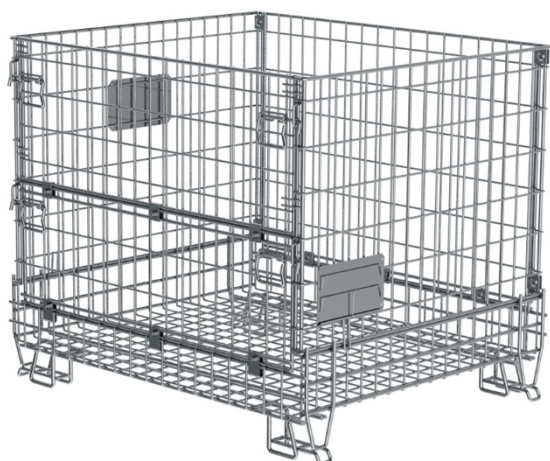

CS100404TI V2

Containers used for the storage of various products

Size (mm)	Ext.	Int.
L	1200	1103
I	1000	936
H	988	864

- ✓ **Finish:** Zinc-plated
- ✓ **Maximum load:** 500 kg
- ✓ **Stack:** 4/1

1 Truckload = 208 Folded
52 Open