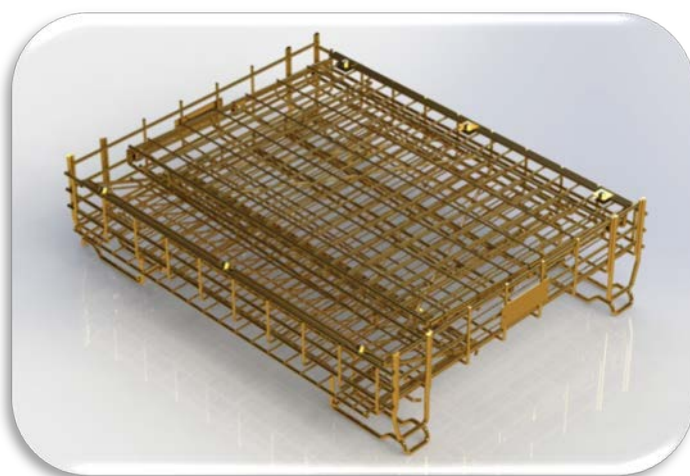

GRUPE
duplex

HANDLING

Sell : New and second hand - Rental

BORDEAUX CONTAINER CB070201EF

	Ext. (mm)	Int. (mm)	Folded
L	1200	1108	1200
W	930	870	930
H	1020	869	305

Maximum load	800 kg
Finish	Bichromate
Stack	4 sur 1
Capacity	600 bottles of Bordeaux Wine
Truckload	252 containers